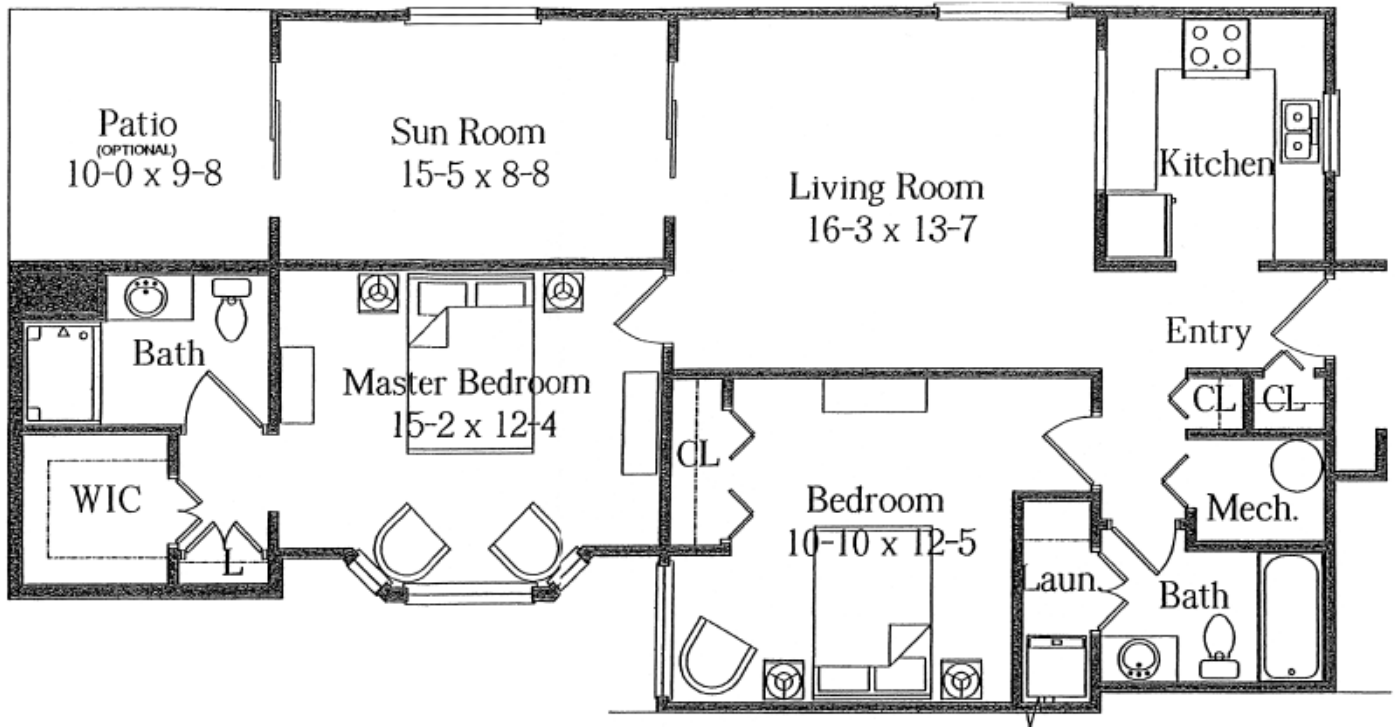

2 Bedroom, 2 Bathroom Cottage

1,170 square feet

Ashlar Village 

Ashlar Village
Cheshire Road
Wallingford, CT 06492

203-679-6425
toll-free 800-382-2244
www.ashlarvillage.org/newhomes