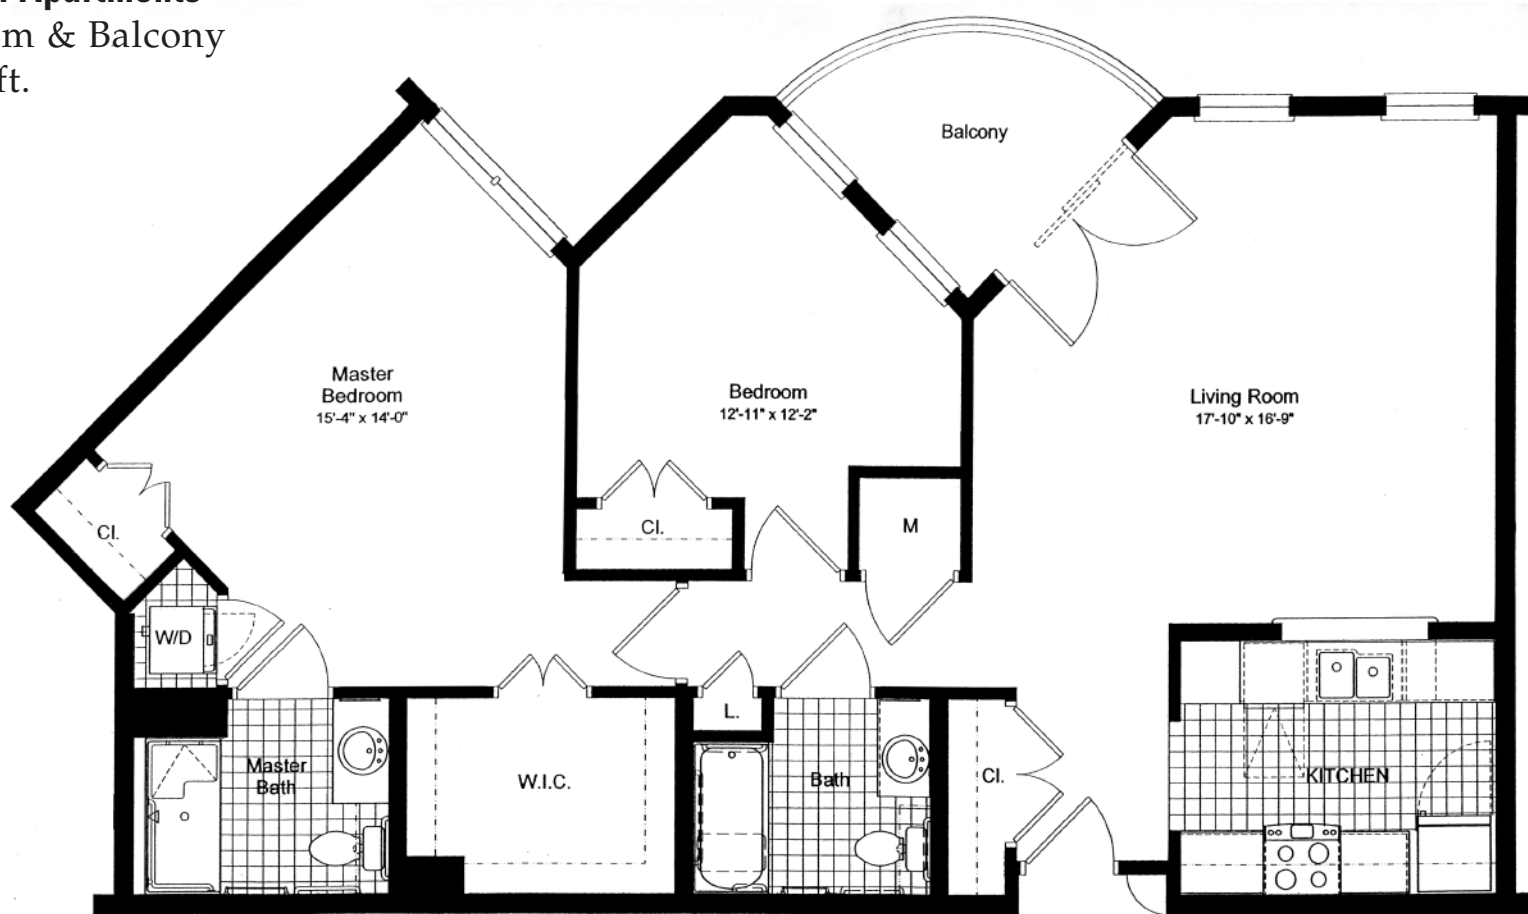

**Notch Hill Apartments**  
2 Bedroom & Balcony  
1130 sq. ft.

Ashlar Village  
Cheshire Road  
Wallingford, CT 06492

203-679-6425  
toll-free 800-382-2244  
[www.ashlarvillage.org/newhomes](http://www.ashlarvillage.org/newhomes)