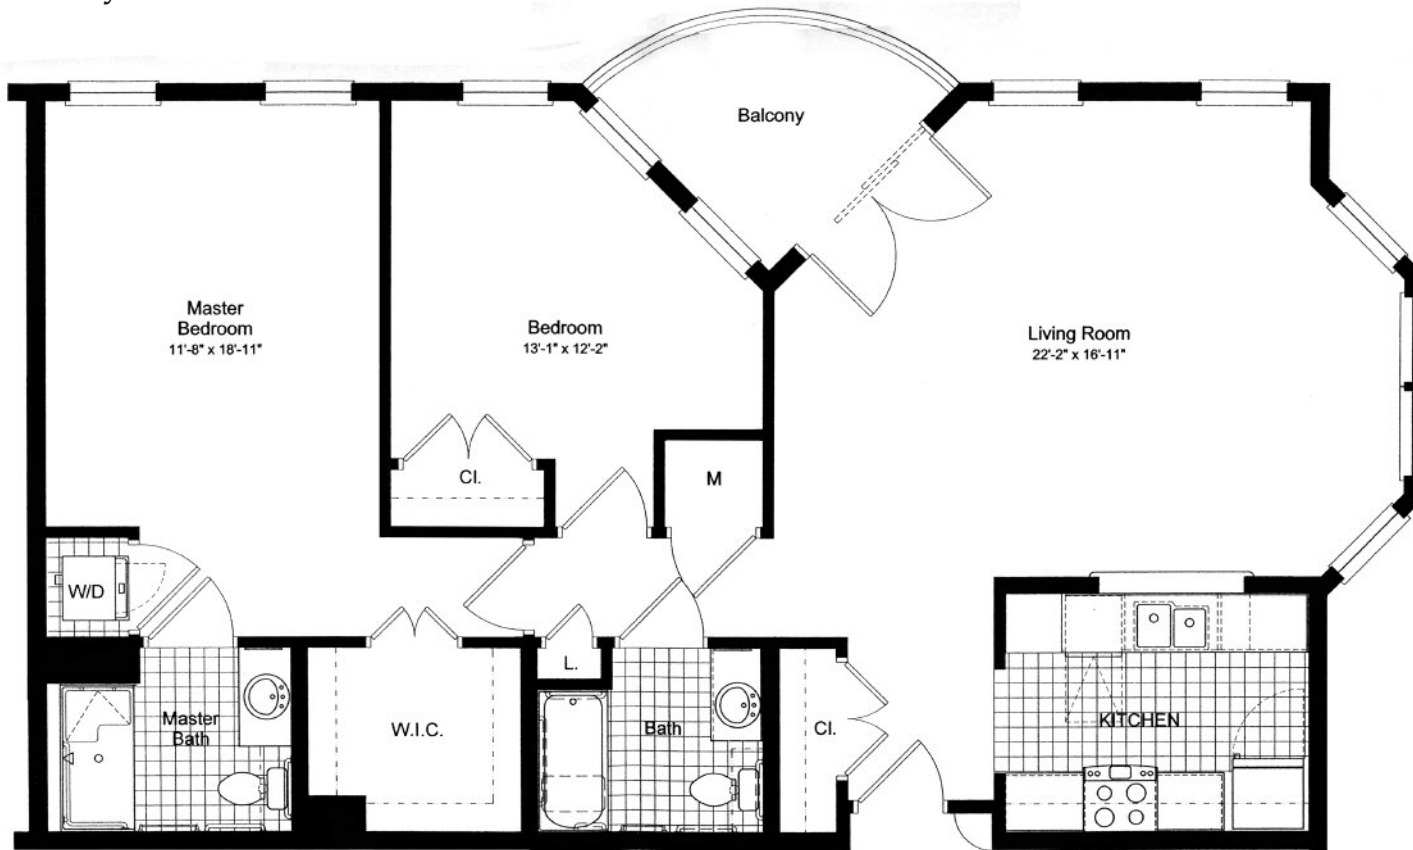

Notch Hill Apartments
2 Bedroom & Balcony
1193 sq. ft.

Ashlar Village
Cheshire Road
Wallingford, CT 06492

203-679-6425
toll-free 800-382-2244
www.ashlarvillage.org/newhomes