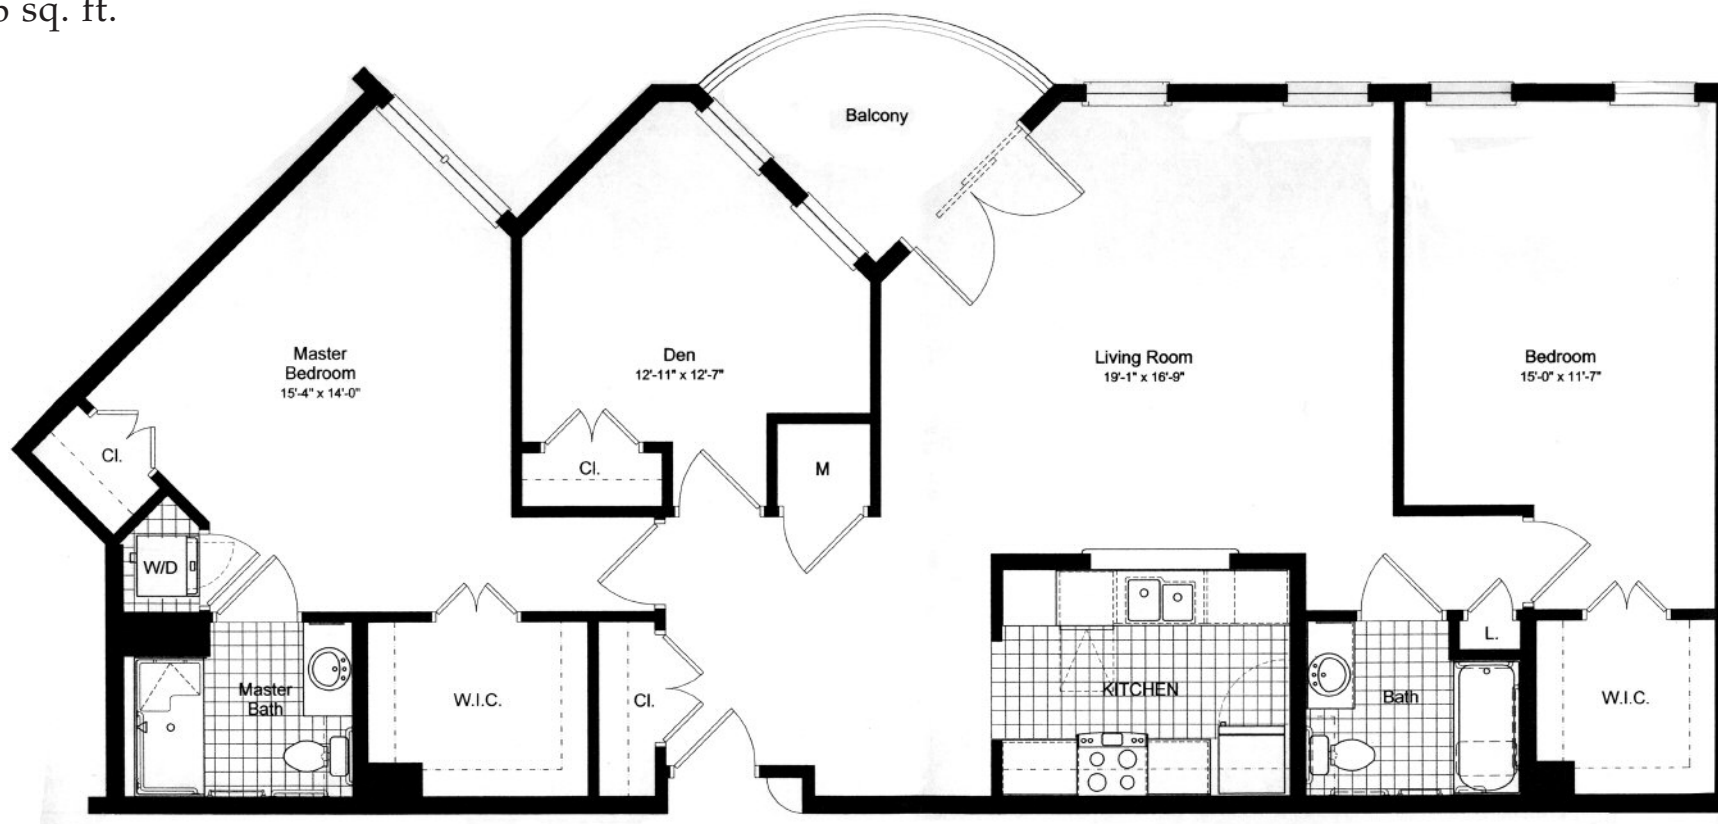

**Notch Hill Apartments**  
2 Bedroom & Den  
1486 sq. ft.

Ashlar Village  
Cheshire Road  
Wallingford, CT 06492

203-679-6425  
toll-free 800-382-2244  
[www.ashlarvillage.org/newhomes](http://www.ashlarvillage.org/newhomes)