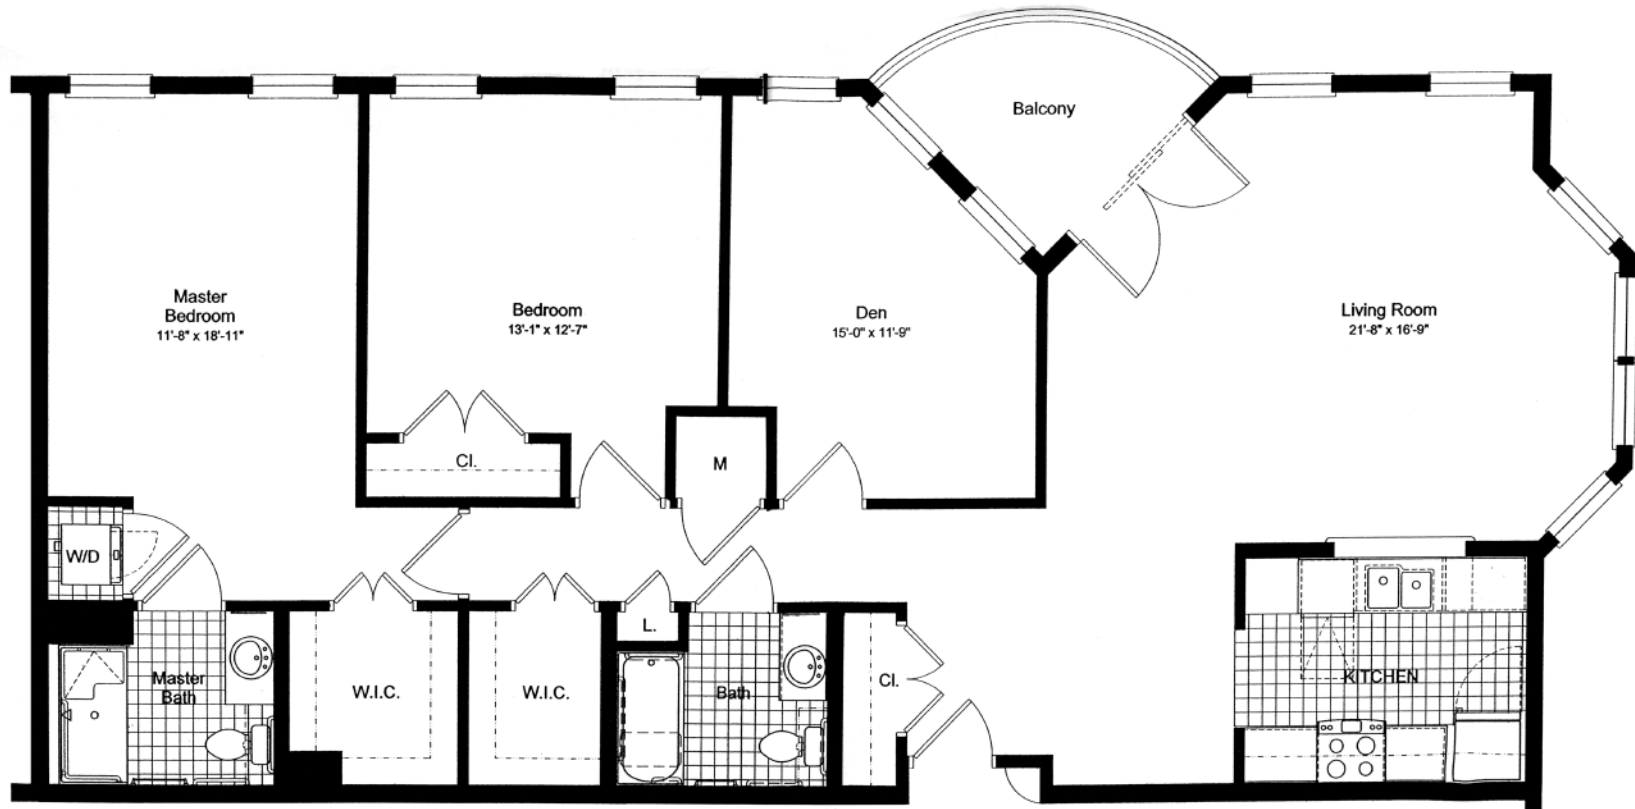

Notch Hill Apartments

2 Bedroom & Den

1504 sq. ft.

Ashlar Village
Cheshire Road
Wallingford, CT 06492

203-679-6425
toll-free 800-382-2244
www.ashlarvillage.org/newhomes