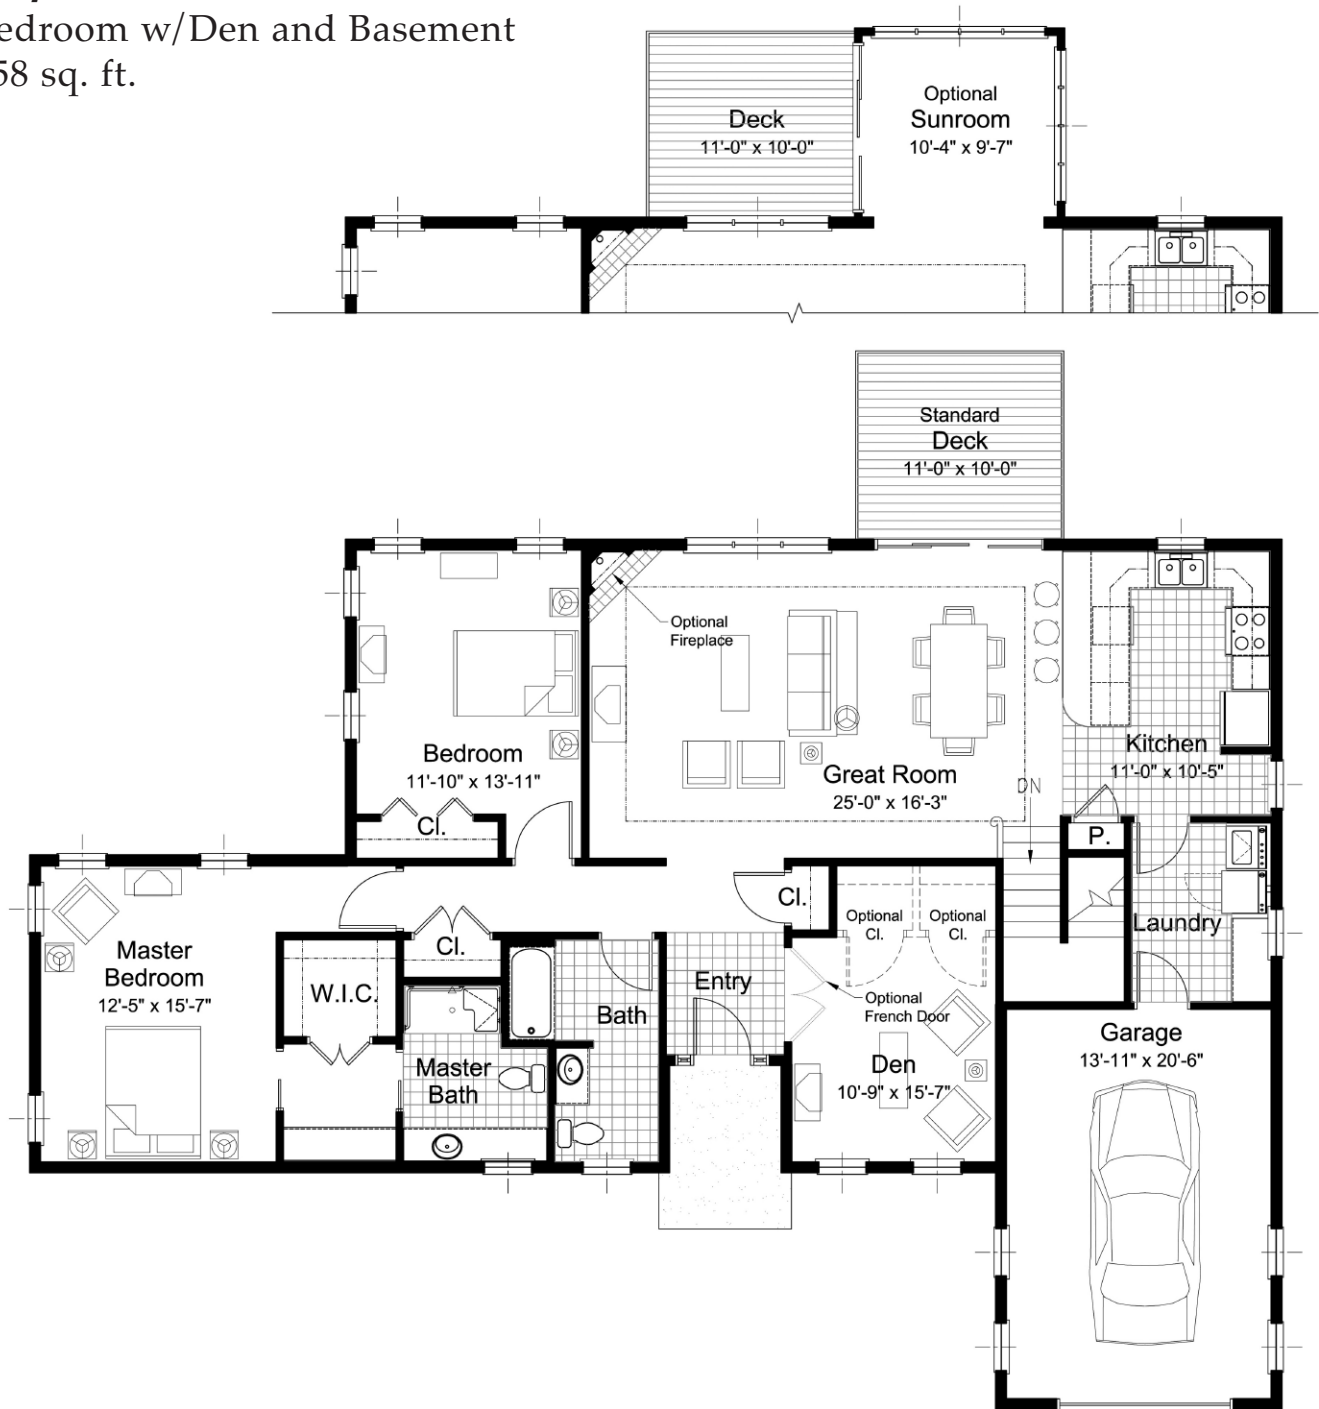

Cherry

2 Bedroom w/Den and Basement

1,758 sq. ft.

Ashlar Village
Cheshire Road
Wallingford, CT 06492

203-679-6425
toll-free 800-382-2244
www.ashlarvillage.org/newhomes