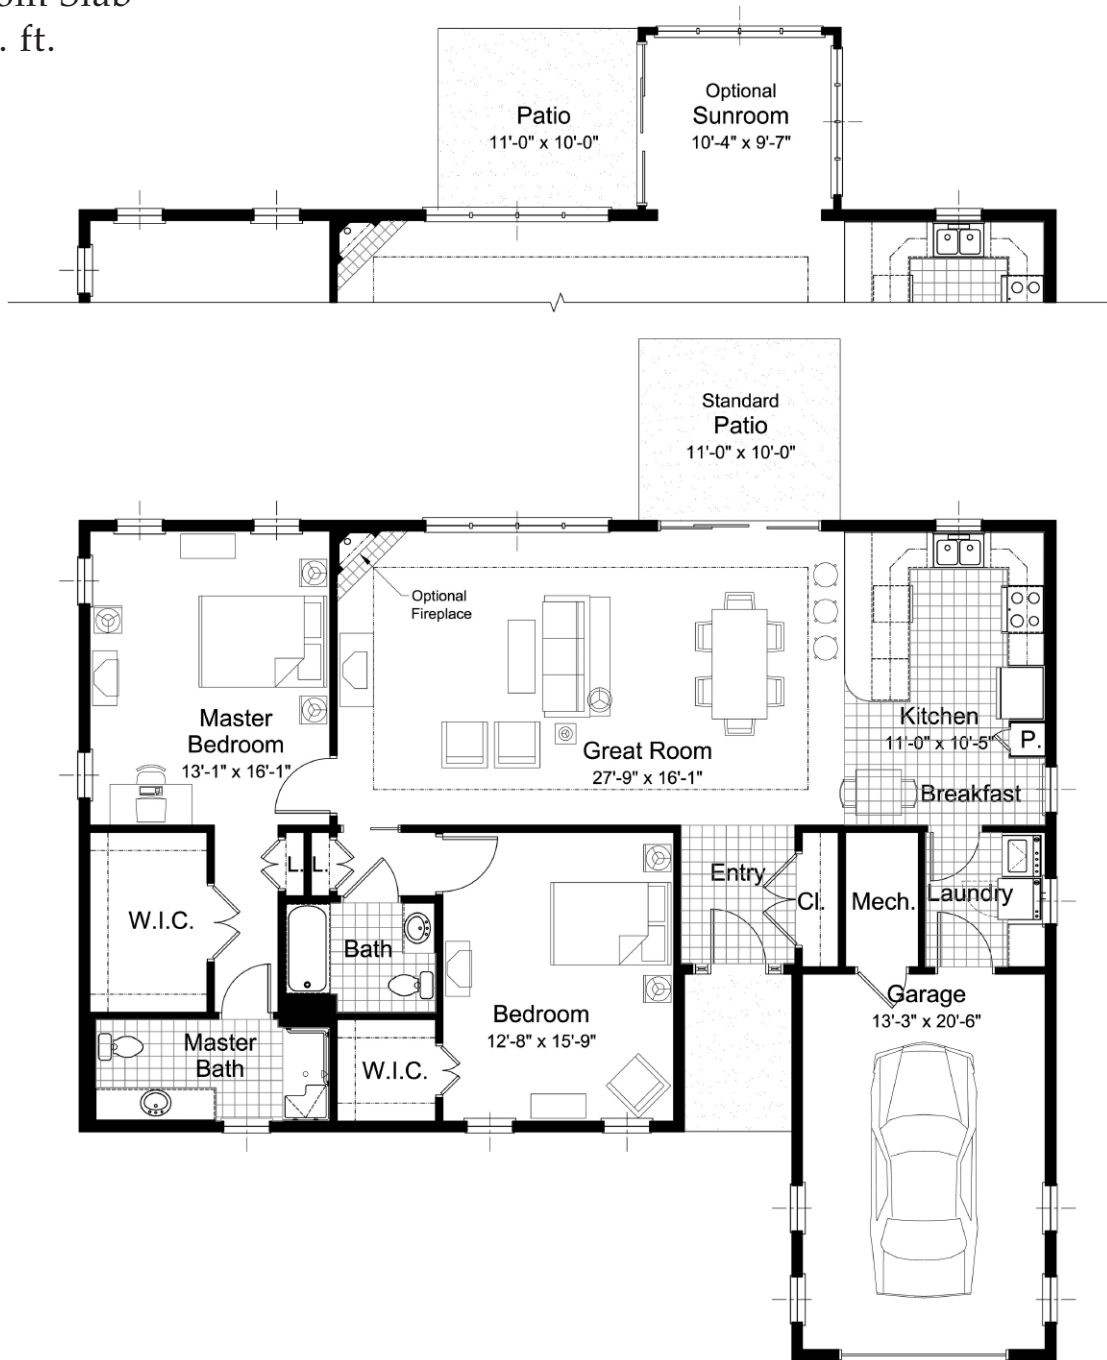

Peach

2 Bedroom Slab

1,600 sq. ft.

Ashlar Village
Cheshire Road
Wallingford, CT 06492

203-679-6425
toll-free 800-382-2244
www.ashlarvillage.org/newhomes